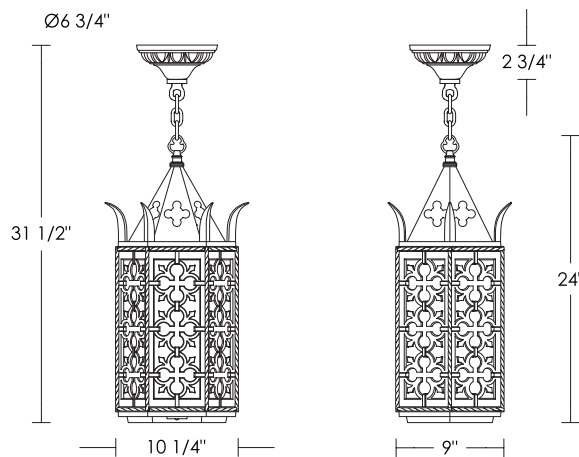

Medium Base
11w LED × 1 (100w equivalent)

Listed for use in
DAMP environments

Options: Please specify overall drop.

Four different types of flat glass are available.
Please specify Frosted, Seeded,
Frosted Seeded, or Opal.