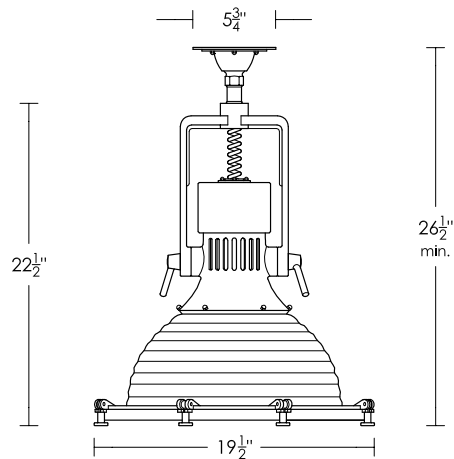

* Custom fixture –
not returnable

 Incandescent
Medium Base
100w x 1

 Listed for use in
DRY environments

Notes Specify overall height

 Hang straight industrial
canopy standard

\$165 Replacement Bottom Glass
UA5584-L RG

* Custom fixture –
not returnable

 Incandescent
Medium Base
100w x 1

 Listed for use in
DRY environments

Notes Specify overall height

 Hang straight plain
canopy standard

\$165 Replacement Bottom Glass
UA5584-S RG