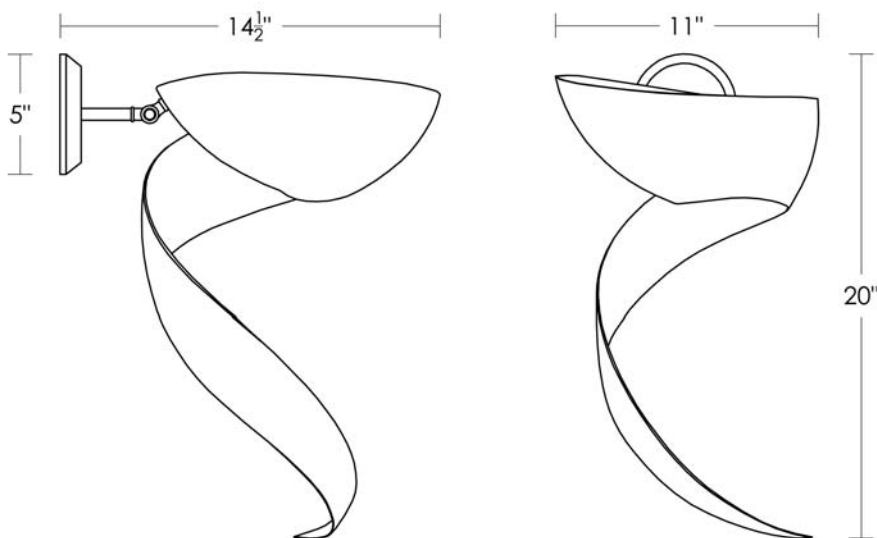

UA0031-L IS

MOUILLE STYLE FLAME (LEFT)

\$1040 Natural Aluminum

\$1250 Painted Black & White\*

\* Custom finishes not returnable

 Incandescent  
Medium Base  
100w x 1

 Listed for use in  
DRY environments

UA0031-R IS