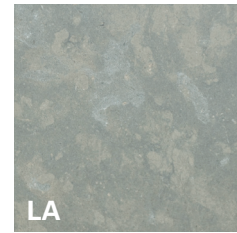

Stone Options

C
Carrara

SM
Statuary Michelangelo

SW
Statuary White

CG
Calacatta Gold

L
Linea

WO
White Onyx

BC
Blue Celeste

MO
MoMA Stone

LA
Lagos Azul

BPG
Blue Persa Granite

BMG
Black Mosaic Granite

VFG
Verde Fuoco Granite

ABG
Absolute Black Granite

* Please see actual samples prior to placing an order as color images can be inaccurate.
Standard options shown, others available upon request. Please confirm availability with your Sales Associate.