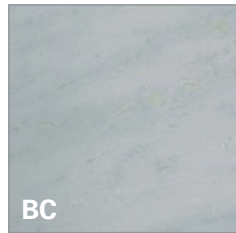

Stone Options

C
Carrara

SM
Statuary Michelangelo

SW
Statuary White

CG
Calacatta Gold

L
Linea

WO
White Onyx

BC
Blue Celeste

MO
MoMA Stone

LA
Lagos Azul

BPG
Blue Persa Granite

BMG
Black Mosaic Granite

VFG
Verde Fuoco Granite

ABG
Absolute Black Granite

* Please see actual samples prior to placing an order as color images can be inaccurate.
Standard options shown, others available upon request. Please confirm availability with your Sales Associate.