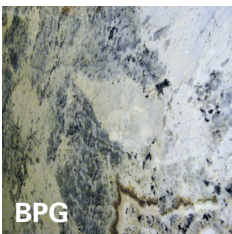

Stone Options

C
Carrara

SM
Statuary Michelangelo

SW
Statuary White

CG
Calacatta Gold

L
Linea

WO
White Onyx

BC
Blue Celeste

MO
MoMA Stone

LA
Lagos Azul

BPG
Blue Persa Granite

BMG
Black Mosaic Granite

VFG
Verde Fuoco Granite

ABG
Absolute Black Granite

* Please see actual samples prior to placing an order as color images can be inaccurate.
Standard options shown, others available upon request. Please confirm availability with your Sales Associate.