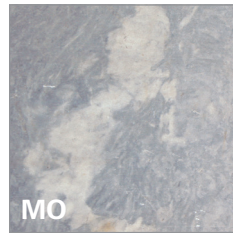

Stone Options

C
Carrara

SM
Statuary Michelangelo

SW
Statuary White

CG
Calacatta Gold

L
Linea

WO
White Onyx

BC
Blue Celeste

MO
MoMA Stone

LA
Lagos Azul

BPG
Blue Persa Granite

BMG
Black Mosaic Granite

VFG
Verde Fuoco Granite

ABG
Absolute Black Granite

* Please see actual samples prior to placing an order as color images can be inaccurate.
Standard options shown, others available upon request. Please confirm availability with your Sales Associate.