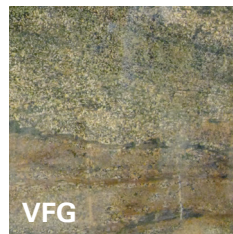

MO
MoMA Stone

LA
Lagos Azul

BPG
Blue Persa Granite

BMG
Black Mosaic Granite

VFG
Verde Fuoco Granite

ABG
Absolute Black Granite

* Please see actual samples prior to placing an order as color images can be inaccurate.
Standard options shown, others available upon request. Please confirm availability with your Sales Associate.