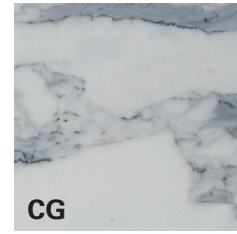

Stone Options

C
Carrara

SM
Statuary Michelangelo

SW
Statuary White

CG
Calacatta Gold

L
Linea

WO
White Onyx

BC
Blue Celeste

MO
MoMA Stone

LA
Lagos Azul

BPG
Blue Persa Granite

BMG
Black Mosaic Granite

VFG
Verde Fuoco Granite

ABG
Absolute Black Granite

* Please see actual samples prior to placing an order as color images can be inaccurate.
Standard options shown, others available upon request. Please confirm availability with your Sales Associate.