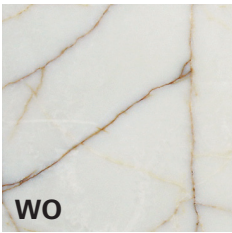

Stone Options

C
Carrara

SM
Statuary Michelangelo

SW
Statuary White

CG
Calacatta Gold

L
Linea

WO
White Onyx

BC
Blue Celeste

MO
MoMA Stone

LA
Lagos Azul

BPG
Blue Persa Granite

BMG
Black Mosaic Granite

VFG
Verde Fuoco Granite

ABG
Absolute Black Granite

* Please see actual samples prior to placing an order as color images can be inaccurate.
Standard options shown, others available upon request. Please confirm availability with your Sales Associate.