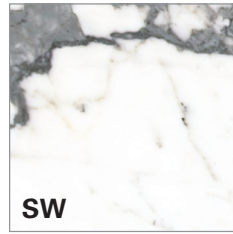

Stone Options

C
Carrara

SM
Statuary Michelangelo

SW
Statuary White

CG
Calacatta Gold

L
Linea

WO
White Onyx

BC
Blue Celeste

MO
MoMA Stone

LA
Lagos Azul

BPG
Blue Persa Granite

BMG
Black Mosaic Granite

VFG
Verde Fuoco Granite

ABG
Absolute Black Granite

* Please see actual samples prior to placing an order as color images can be inaccurate.
Standard options shown, others available upon request. Please confirm availability with your Sales Associate.