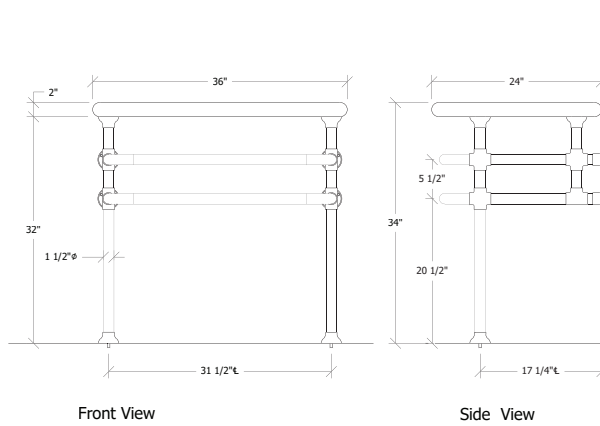

Front View

Side View

Galley Industrial Base

Galley Industrial Base, 2 Legs with 2 Horizontal Upper Bars
UA2829-2 SL

- \$7,000 Price 1
- \$10,300 Price 2
- \$10,500 Price 3
- \$10,800 Price 4

Galley Industrial Base, 3 Legs with 2 Horizontal Upper Bars
UA2829-3 SL