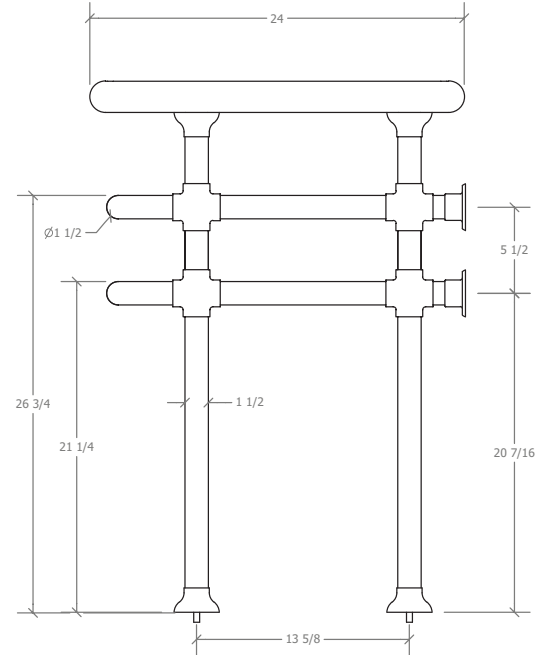

Front View

Side View

Galley Industrial Base

Galley Industrial Base, 2 Legs with 2 Horizontal Upper Bars
UA2829-2 SL

- \$7,000 Price 1
- \$10,300 Price 2
- \$10,500 Price 3
- \$10,800 Price 4

Galley Industrial Base, 3 Legs with 2 Horizontal Upper Bars
UA2829-3 SL

- \$9,200 Price 1
- \$11,200 Price 2
- \$11,500 Price 3
- \$12,100 Price 4

Galley Industrial Base, 5 Legs with 2 Horizontal Upper Bars
UA2829-5 SL

- \$11,800 Price 1
- \$13,800 Price 2
- \$14,000 Price 3
- \$14,300 Price 4