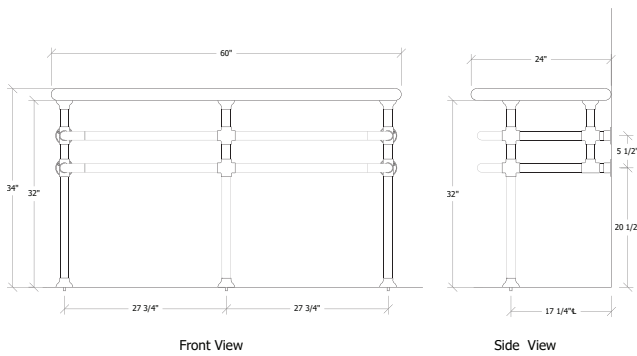

Front View

Side View

Galley Industrial Base

Galley Industrial Base, 2 Legs with 2 Horizontal Upper Bars
UA2829-2 SL

- \$7,000 Price 1
- \$10,300 Price 2
- \$10,500 Price 3
- \$10,800 Price 4

Galley Industrial Base, 3 Legs with 2 Horizontal Upper Bars
UA2829-3 SL

- \$9,200 Price 1
- \$11,200 Price 2
- \$11,500 Price 3
- \$12,100 Price 4

Galley Industrial Base, 5 Legs with 2 Horizontal Upper Bars
UA2829-5 SL

- \$11,800 Price 1
- \$13,800 Price 2
- \$14,000 Price 3
- \$14,300 Price 4