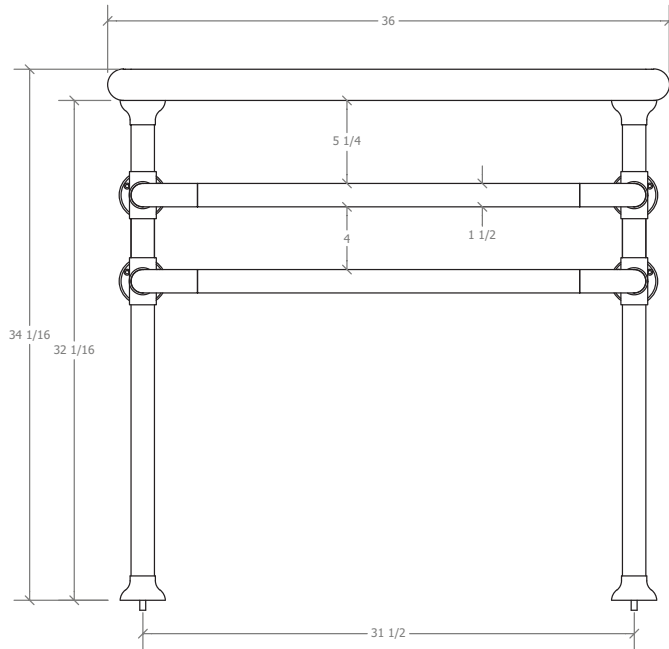

Front View

Side View

Galley Industrial Base

Galley Industrial Base, 2 Legs with 2 Horizontal Upper Bars
UA2829-2 SL

- \$7,000 Price 1
- \$10,300 Price 2
- \$10,500 Price 3
- \$10,800 Price 4

Galley Industrial Base, 3 Legs with 2 Horizontal Upper Bars
UA2829-3 SL