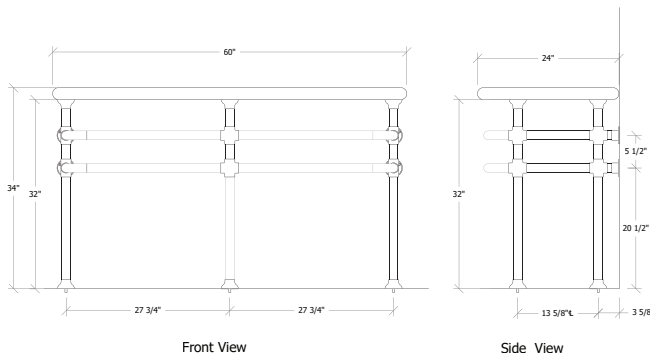

Front View

Side View

Galley Industrial Base

Galley Industrial Base, 2 Legs with 2 Horizontal Upper Bars
UA2829-2 SL

- \$7,000 Price 1
- \$10,300 Price 2
- \$10,500 Price 3
- \$10,800 Price 4

Galley Industrial Base, 3 Legs with 2 Horizontal Upper Bars
UA2829-3 SL

- \$9,200 Price 1
- \$11,200 Price 2
- \$11,500 Price 3
- \$12,100 Price 4

Galley Industrial Base, 5 Legs with 2 Horizontal Upper Bars
UA2829-5 SL

- \$11,800 Price 1
- \$13,800 Price 2
- \$14,000 Price 3
- \$14,300 Price 4